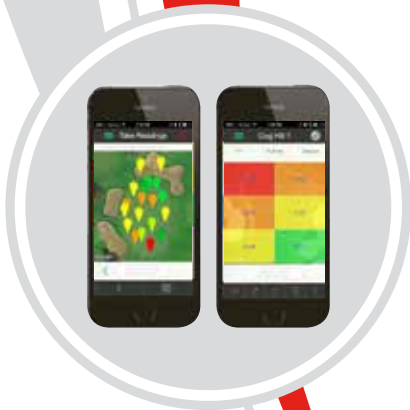

TDR 150/350

Fieldscout Soil Moisture Meters

Highly accurate soil moisture
measurements of any soil
condition

Aqua Aid Europe B.V.

+31 (0)85 902 1180 • info@aquaaid.eu
www.aquaaid.eu

TDR 150/350

Fieldscout Soil Moisture Meters

The Fieldscout **TDR 150/350** is a soil moisture meter that takes soil moisture readings at the press of a button. With variable rod length options, you can measure soil moisture at your ideal root zone. The Fieldscout **TDR 150/350** is the expanded and completely updated version of the **TDR 100/300**, it combines a compact display with an advanced soil moisture probe that is connected to each other via a 1.5 meter long cable. The **TDR 150/350** is made for convenient carrying. With new enhancements, the **TDR 150/350** provides significant improvements in performance and measurement accuracy for optimal soil conditions.

The meters can be used in various applications, such as on sports fields and golf courses, horticulture, container and open ground areas, road construction and in public green areas.

PRODUCT DETAILS:

- Increased accuracy of soil moisture (Volumetric Water Content)
- Measures EC (Electrical Conductivity)
- Measures Turf Surface Temperature
- Integrated Bluetooth and GPS (optional on TDR 150)
- Data logger records approximately 50,000 measurements
- Industry exclusive backlit display
- Data collected with USB flash drive
- No PC interface needed
- Powered by AA lithium batteries
- Compatible with SpecConnect and FieldScout App
- SpecConnect Fieldscout Pro subscription: Optional
- Optional IR Temp sensor to measure turf canopy temperature (on TRD 350 only)
- Improved shaft-mounted probe with telescoping tubular frame (on TDR 350 only)